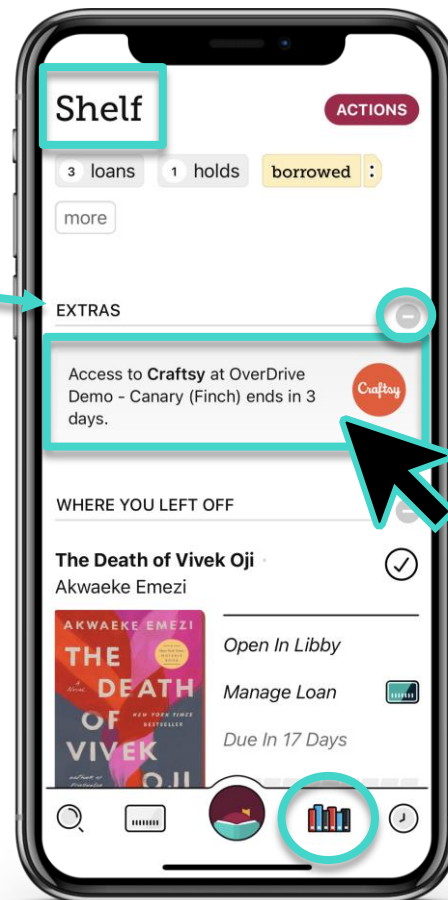

In this video, we'll show you how to:

1. Discover
2. Get Access
3. Manage

Discover

Where to find it?

1. Open Libby
2. Visit **Library** page
3. Tap **Extras** or scroll to view the “Extras” graphic

Get Access

How to access it?

1. Select content provider
2. Tap **Open!** or **Add a card** to verify
3. Tap to **Get a 7-Day Pass** or **Get Access**

Manage

Where to manage it?

1. Visit **Shelf**
2. Look for **EXTRAS**
 - a. View active passes
 - b. See time remaining
 - c. Go to website
 - d. Dismiss