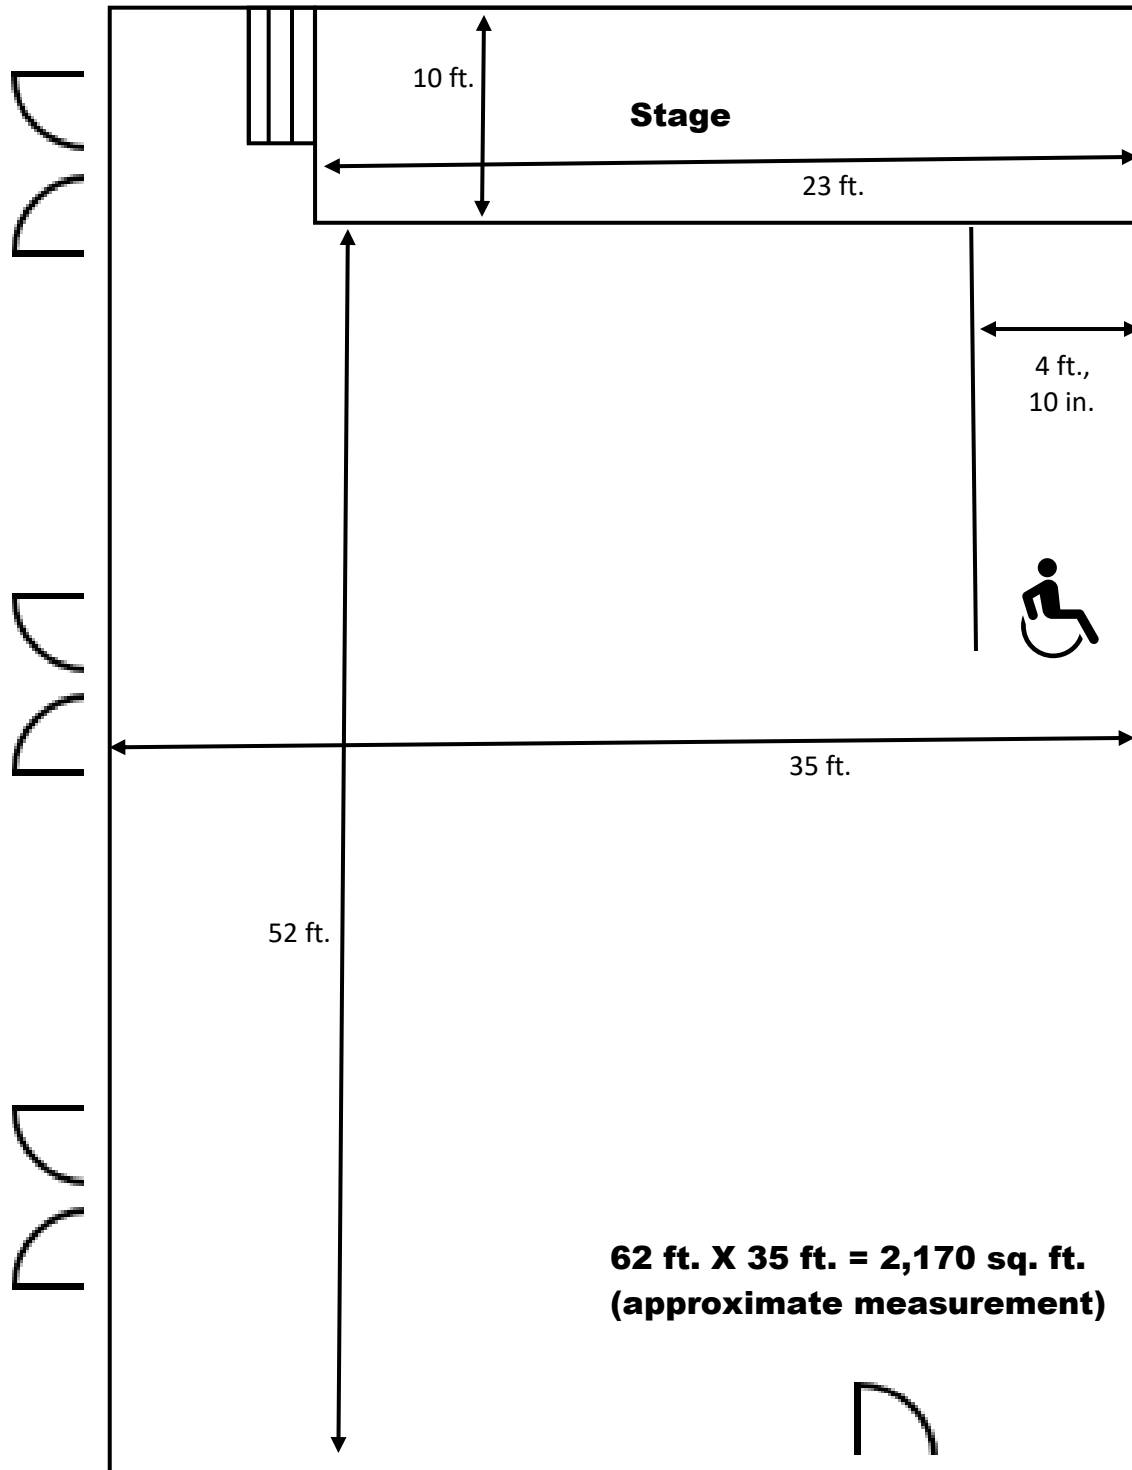

Marvin E. Smith Community Room Dimensions

Kitchen

Chair Closet

**62 ft. X 35 ft. = 2,170 sq. ft.
(approximate measurement)**