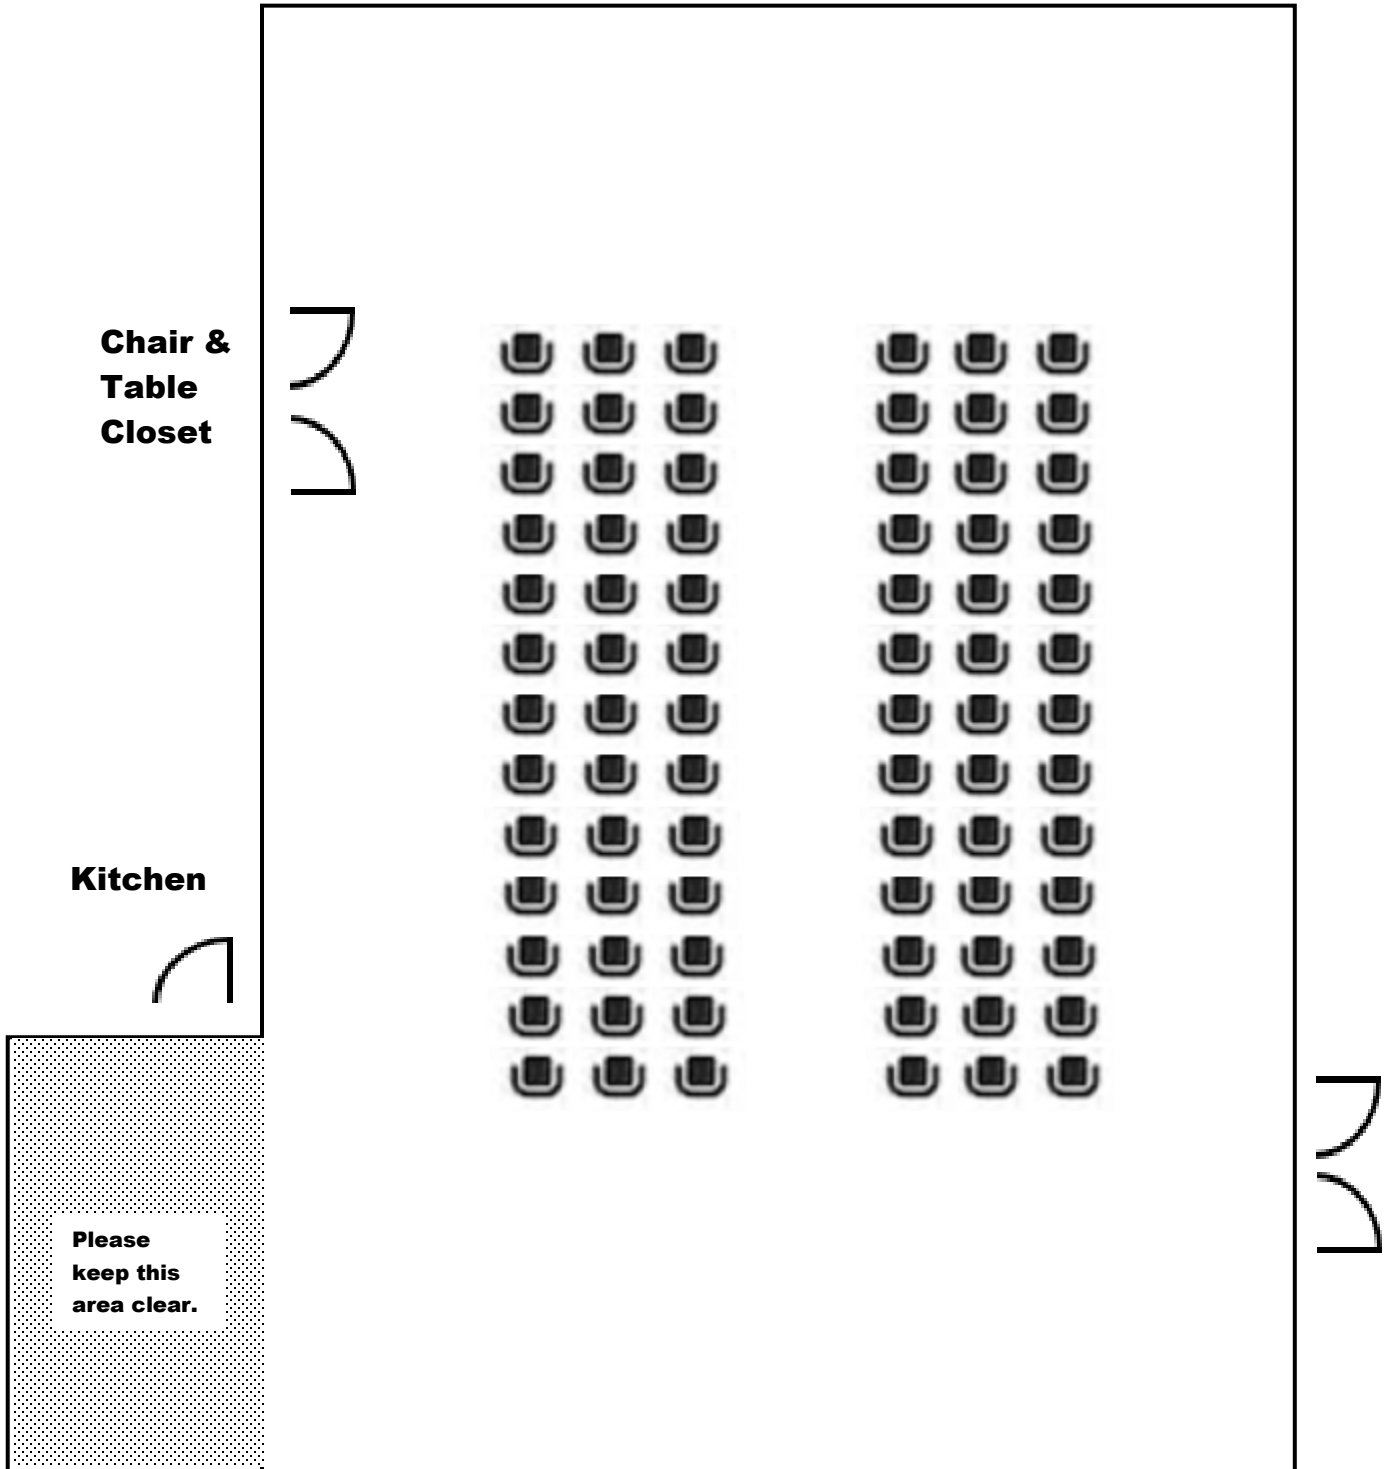

**Newbury Park Meeting Room
Set Up Diagram
(Auditorium Set Up Example)**

**Chair &
Table
Closet**

Kitchen

**Please
keep this
area clear.**